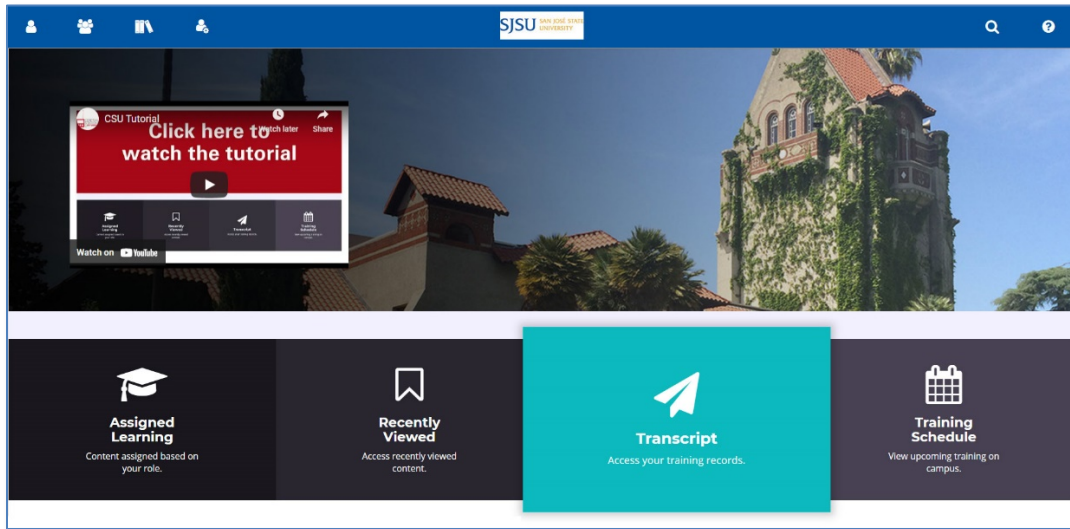

Where do I find my training certificate in CSULearn?

- Log on to [CSULearn](#)
- Go to Transcript

- Click on the icon next to the course

- You can print certificate or export to pdf