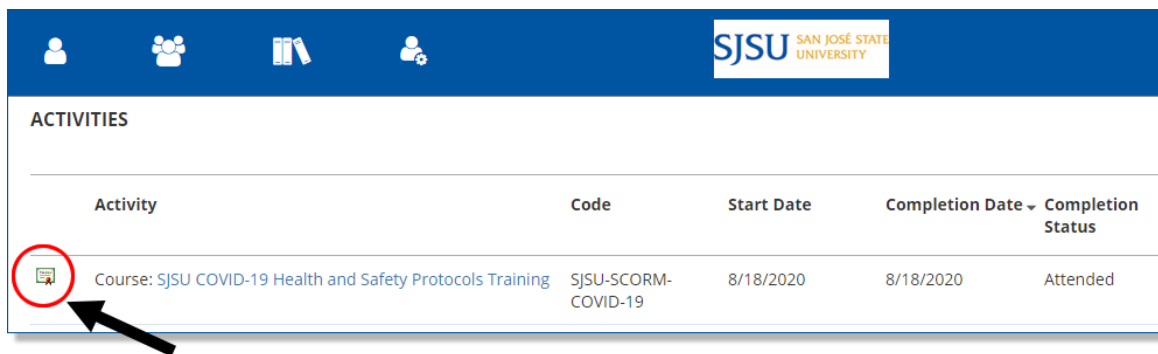

Where do I find my training certificate in CSULearn?

- Log on to [CSULearn](#)
- Go to Transcript

- Click on the icon next to the course

- You can print certificate or export to pdf