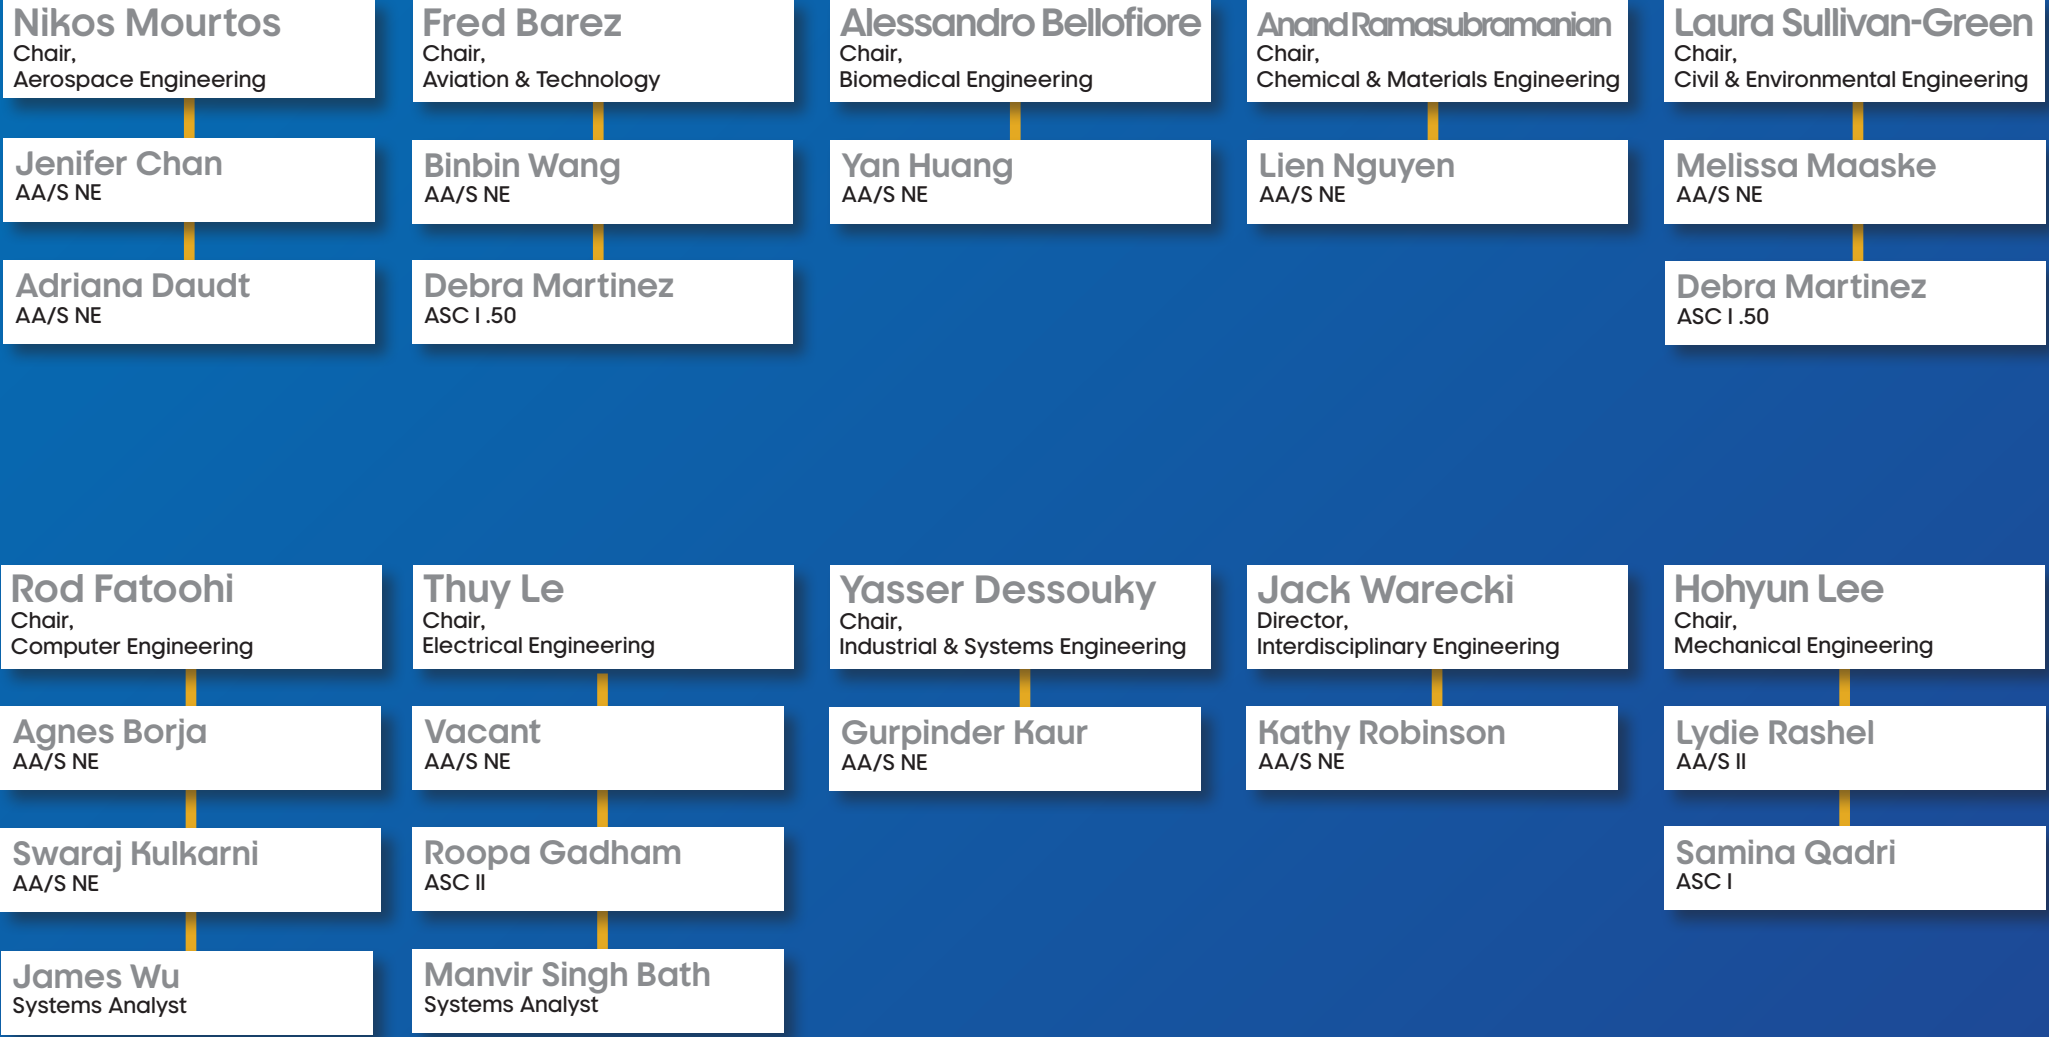

Charles W. Davidson College of Engineering Academic Department Organization Chart

Spring 2025
March 21, 2025